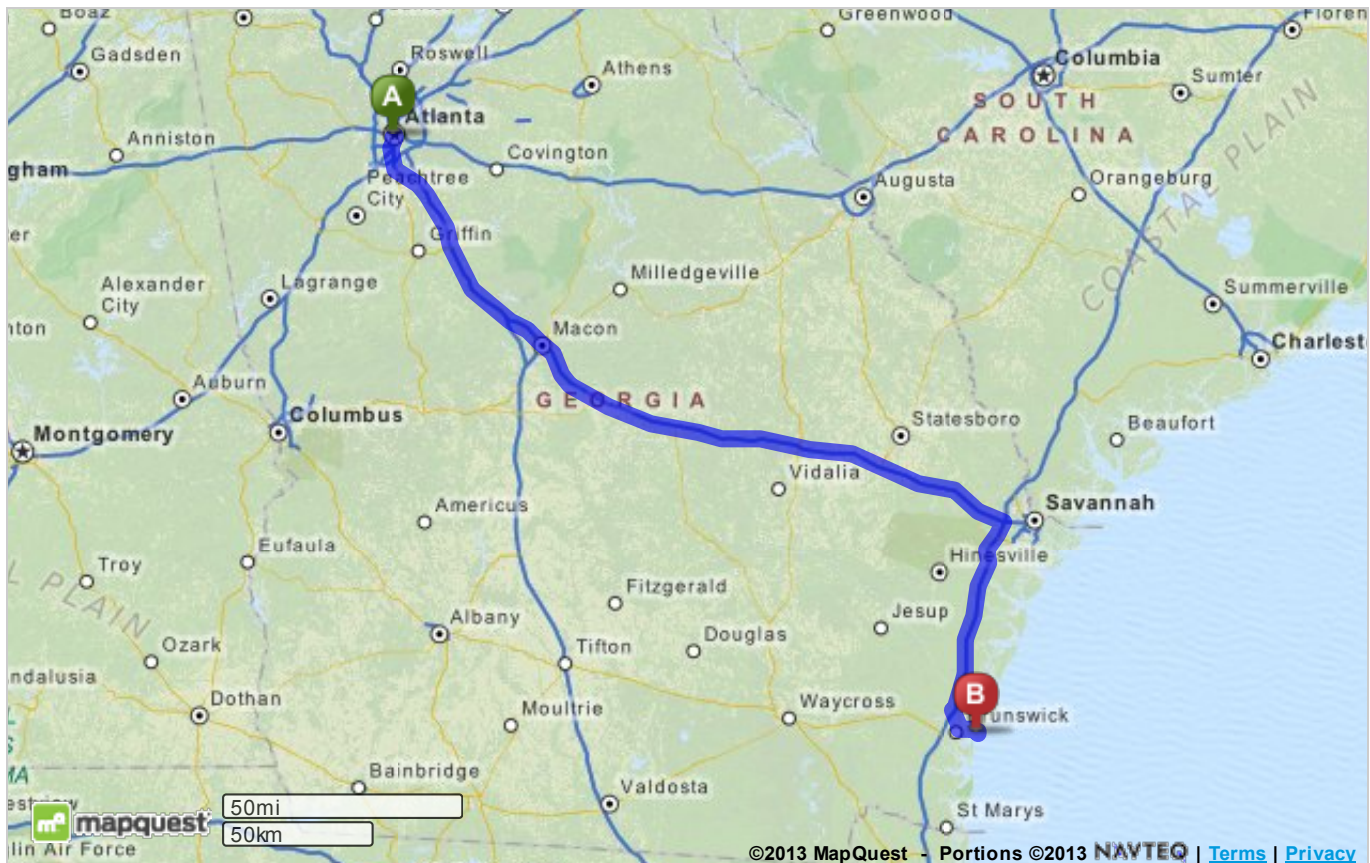

Total Travel Estimate: **313.12 miles - about 5 hours 3 minutes**

BOOK TRAVEL with mapquest (877) 577-5766

Sea Palms Golf Resort

5445 Frederica Road, Saint Simons Island, GA

(3 out of 5)

from **$169**

[Book Now](#)

The King and Prince Beach & Golf Resort

201 Arnold Road, Saint Simons Island, GA

(4 out of 5)

from **$160**

[Book Now](#)

Ocean Inn And Suites - Bed And Breakfast

599 Beachview Drive, Saint Simons Island, GA

(4 out of 5)

from **$154**

[Book Now](#)

©2013 MapQuest, Inc. Use of directions and maps is subject to the MapQuest Terms of Use. We make no guarantee of the accuracy of their content, road conditions or route usability. You assume all risk of use. [View Terms of Use](#)