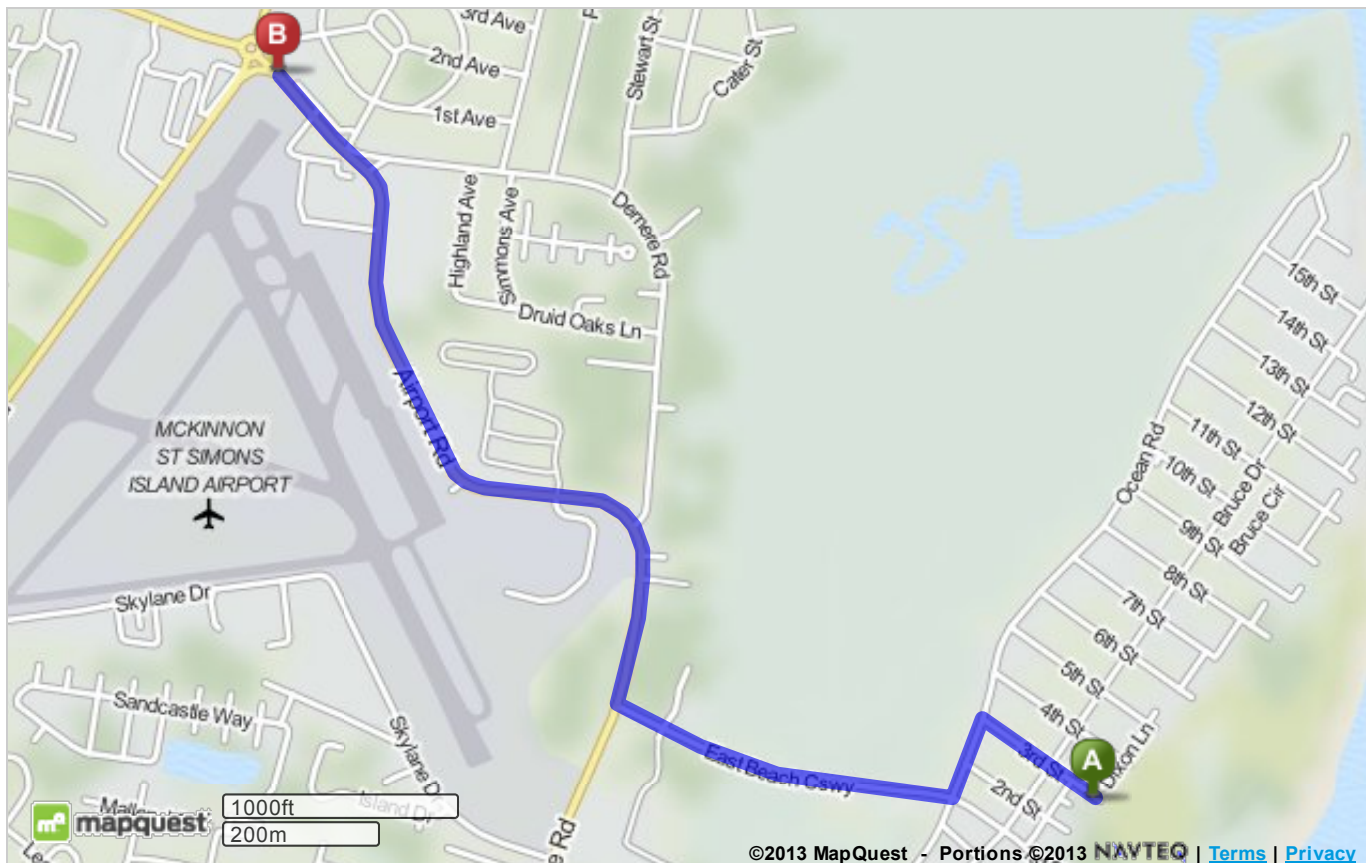

*0.7 Mi Total*

*If you are on Ocean Blvd and reach Clover Marsh Ln you've gone a little too far*

4. Turn **right** onto **Demere Rd**. [Map](#)

**0.2 Mi**

*0.9 Mi Total*

5. Stay **straight** to go onto **Airport Rd**. [Map](#)

**2020 Demere Rd**, Saint Simons Island, GA 31522-2807

Total Travel Estimate: **1.68 miles - about 5 minutes**

### Ocean Inn And Suites - Bed And Breakfast

599 Beachview Drive, Saint Simons Island, GA

(4 out of 5)

from **\$154**

[Book Now](#)

### The King and Prince Beach & Golf Resort

201 Arnold Road, Saint Simons Island, GA

(4 out of 5)

from **\$160**

[Book Now](#)

©2013 MapQuest, Inc. Use of directions and maps is subject to the MapQuest Terms of Use. We make no guarantee of the accuracy of their content, road conditions or route usability. You assume all risk of use. [View Terms of Use](#)