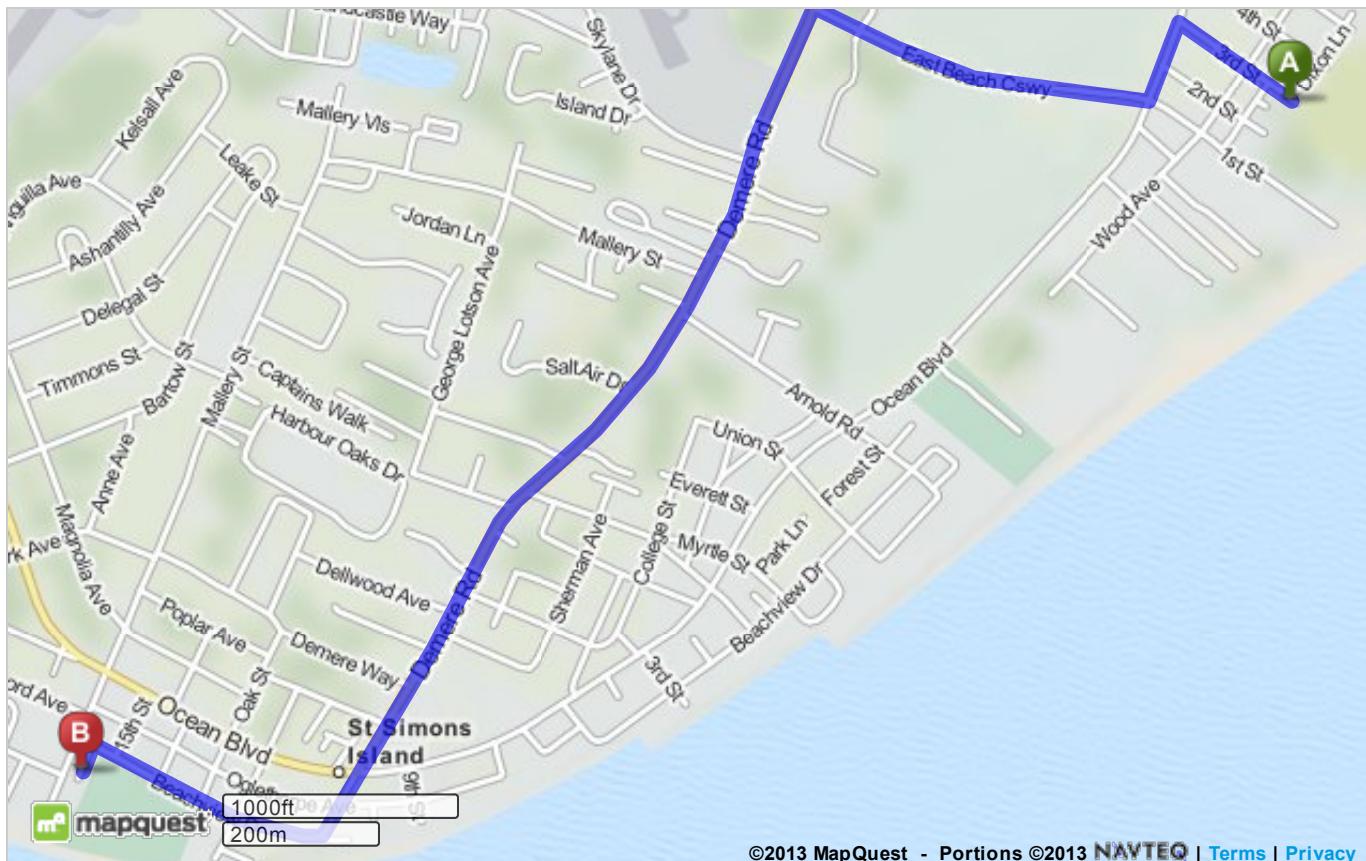

Total Travel Estimate: **2.18 miles - about 7 minutes**

BOOK TRAVEL with mapquest® (877) 577-5766

The King and Prince Beach & Golf Resort

201 Arnold Road, Saint Simons Island, GA

(4 out of 5)

from **$160**

[Book Now](#)

Ocean Inn And Suites - Bed And Breakfast

599 Beachview Drive, Saint Simons Island, GA

(4 out of 5)

from **$154**

[Book Now](#)

Sea Palms Golf Resort

5445 Frederica Road, Saint Simons Island, GA

(3 out of 5)

from **$169**

[Book Now](#)

©2013 MapQuest, Inc. Use of directions and maps is subject to the MapQuest Terms of Use. We make no guarantee of the accuracy of their content, road conditions or route usability. You assume all risk of use. [View Terms of Use](#)