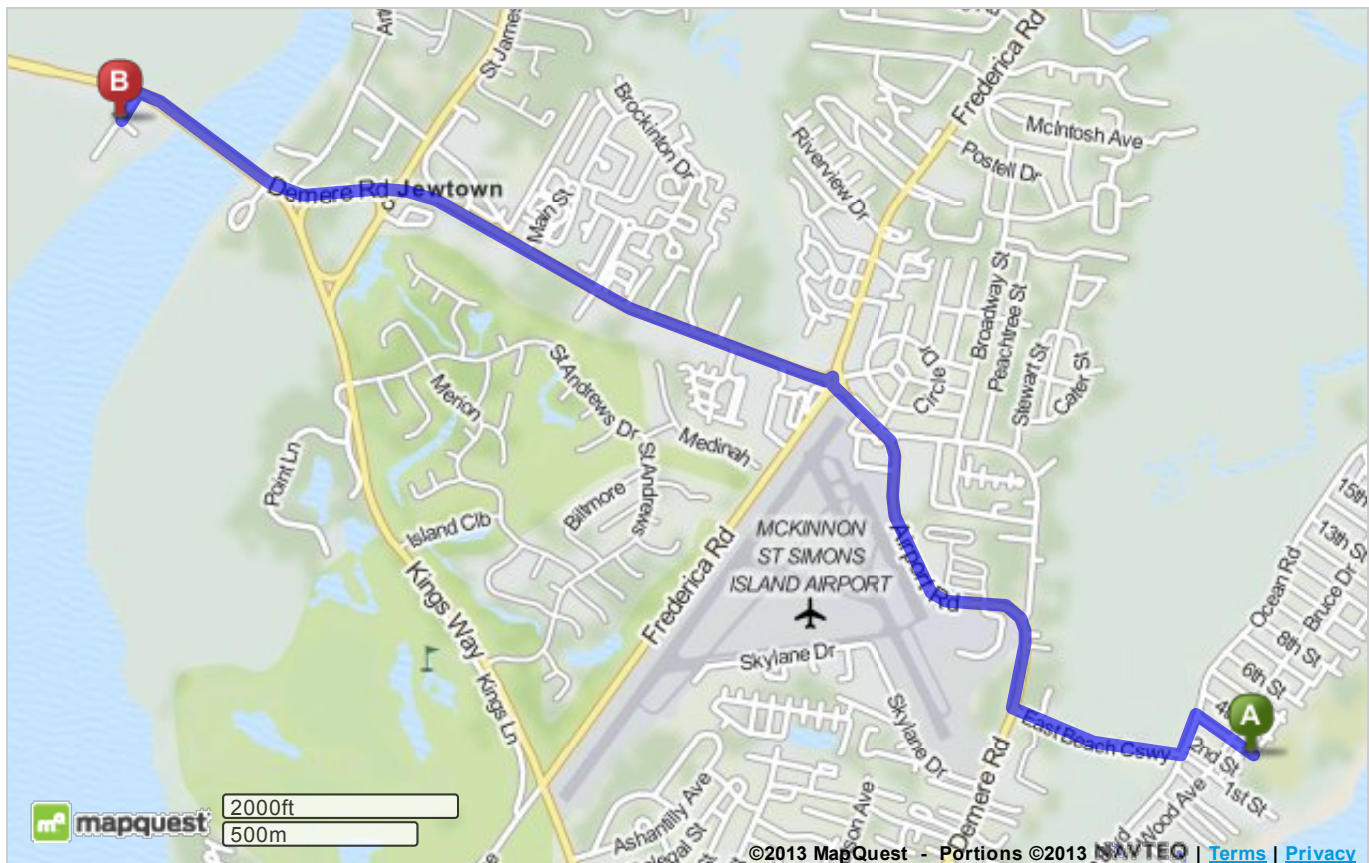

Trip to:

102 Marina Dr

Saint Simons Is, GA 31522-2242

3.65 miles / 10 minutes

Notes

4217 3rd St, Saint Simons Island, GA 31522-3906

1. Start out going **northwest** on **3rd St** toward **Dixon Ln.** [Map](#)

8. Turn **left** onto **Marina Dr.** [Map](#)

0.08 Mi

3.6 Mi Total

9. **102 MARINA DR** is on the **left.** [Map](#)

If you reach Waterfront Dr you've gone a little too far

102 Marina Dr, Saint Simons Is, GA 31522-2242

Total Travel Estimate: **3.65 miles - about 10 minutes**

BOOK TRAVEL with mapquest (877) 577-5766

The Westin Buckhead Atlanta
3391 Peachtree Road Northeast, Atlanta, GA

(4 out of 5)

from **\$115** [Book Now](#)

Embassy Suites Kennesaw
620 Chastain Road, Kennesaw, GA

(5 out of 5)

from **\$101** [Book Now](#)

Courtyard By Marriott Savannah
6703 Abercorn Street, Savannah, GA

(4 out of 5)

from **\$104** [Book Now](#)