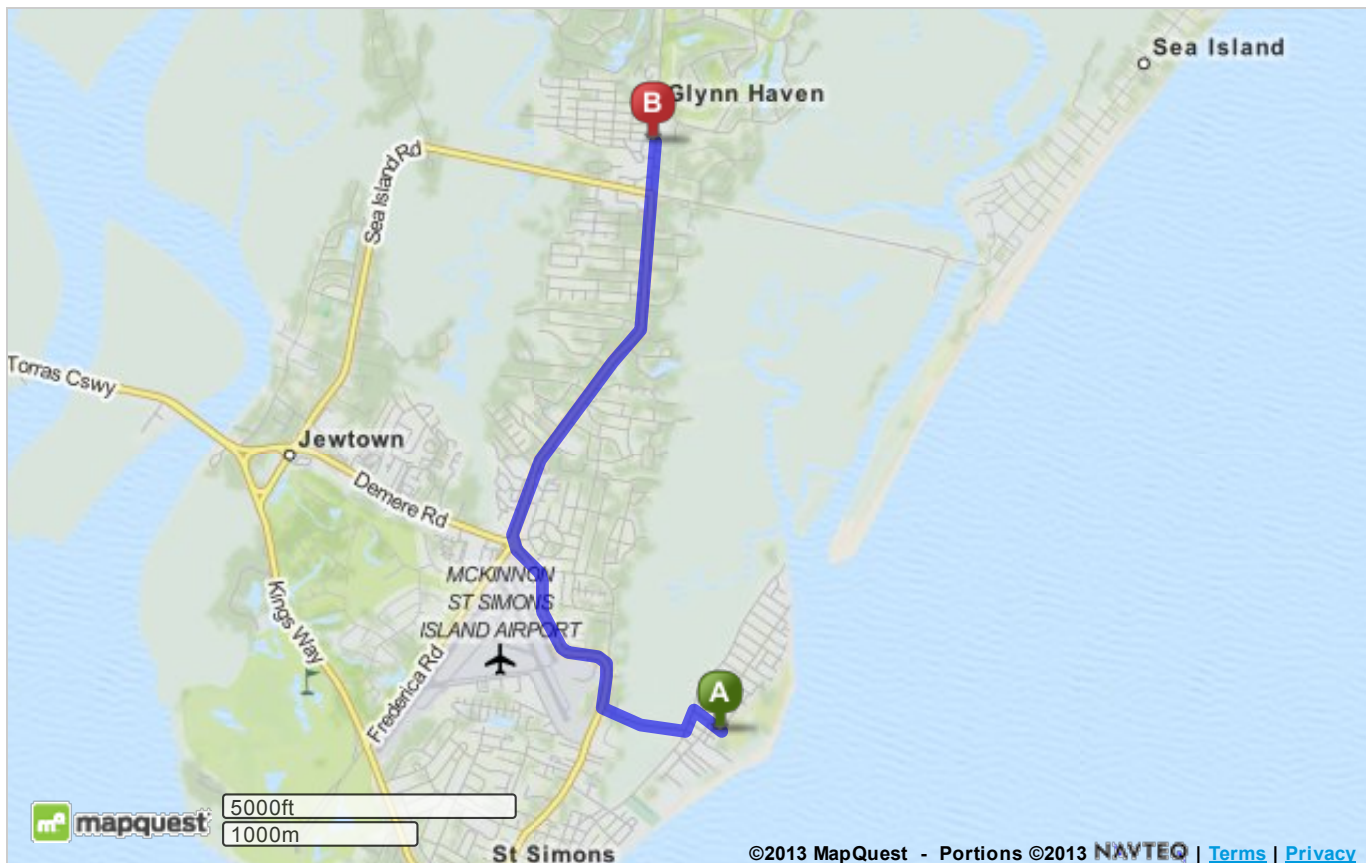

Total Travel Estimate: **3.82 miles - about 11 minutes**

BOOK TRAVEL with mapquest® (877) 577-5766

Twelve Hotels Atlantic Station

361 17th Street Nw, Atlanta, GA

(4 out of 5)

from **$151**

[Book Now](#)

TownePlace Suites Atlanta Northlake

3300 Northlake Parkway, Atlanta, GA

(5 out of 5)

from **$67**

[Book Now](#)

Courtyard By Marriott Northlake

4083 Lavista Rd, Tucker, GA

(4 out of 5)

from **$89**

[Book Now](#)

©2013 MapQuest, Inc. Use of directions and maps is subject to the MapQuest Terms of Use. We make no guarantee of the accuracy of their content, road conditions or route usability. You assume all risk of use. [View Terms of Use](#)