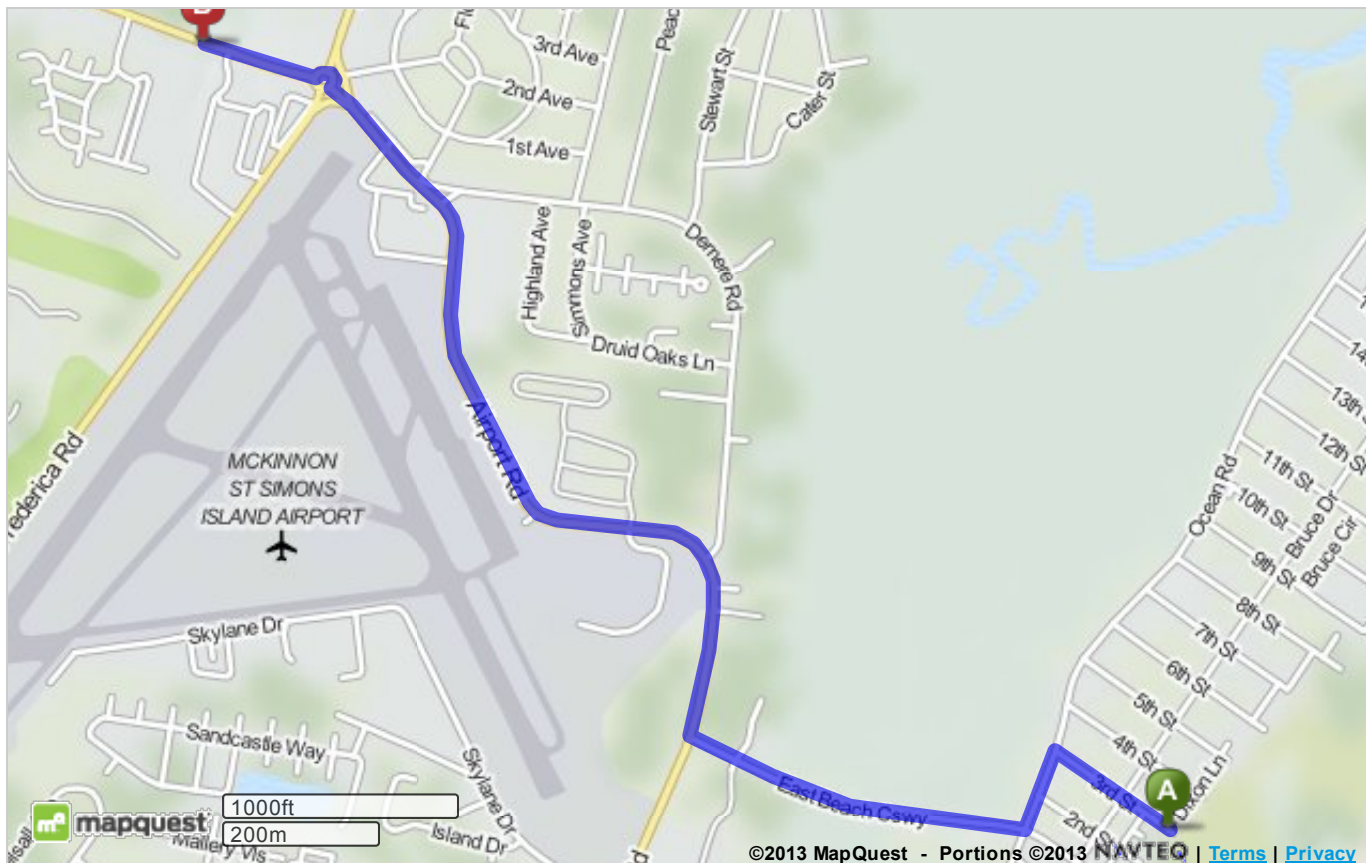

*0.7 Mi Total*

*If you are on Ocean Blvd and reach Clover Marsh Ln you've gone a little too far*

4. Turn **right** onto **Demere Rd**. [Map](#)

**0.2 Mi**

*0.9 Mi Total*

5. Stay **straight** to go onto **Airport Rd**. [Map](#)

**0.6 Mi**

*1.5 Mi Total*

6. **Airport Rd** becomes **Demere Rd**. Pass through 1 roundabout. [Map](#)

**0.4 Mi**

*1.9 Mi Total*

7. **2209 DEMERE RD** is on the **left**. [Map](#)

*Your destination is just past Retreat Plz*

### The King and Prince Beach & Golf Resort

201 Arnold Road, Saint Simons Island, GA

(4 out of 5)

from **\$160**

[Book Now](#)

### Ocean Inn And Suites - Bed And Breakfast

599 Beachview Drive, Saint Simons Island, GA

(4 out of 5)

from **\$154**

[Book Now](#)

©2013 MapQuest, Inc. Use of directions and maps is subject to the MapQuest Terms of Use. We make no guarantee of the accuracy of their content, road conditions or route usability. You assume all risk of use. [View Terms of Use](#)