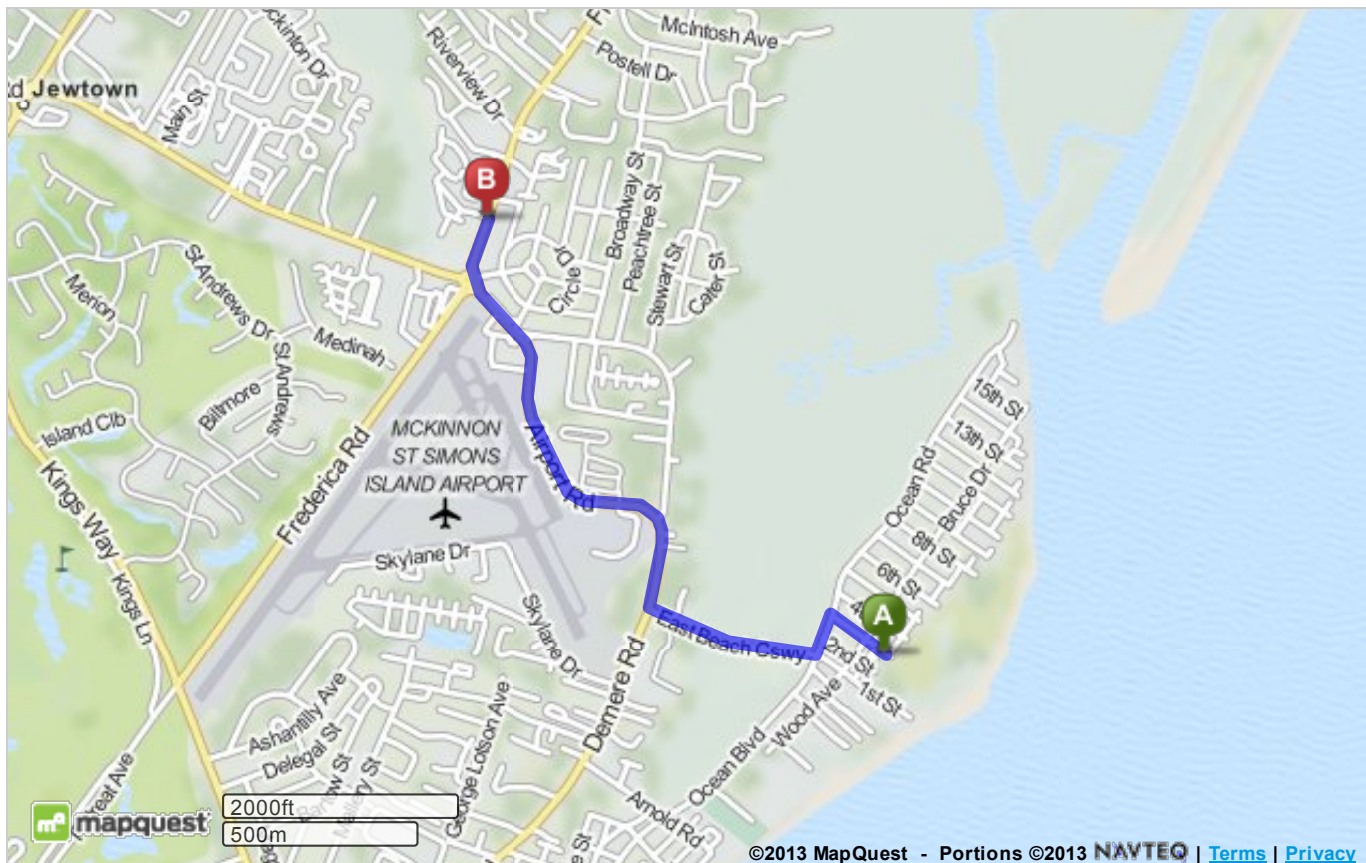

	2. Turn left onto Ocean Rd. Map	0.1 Mi <i>0.3 Mi Total</i>
--	---	--------------------------------------

	3. Take the 1st right onto East Beach Cswy. Map <i>East Beach Cswy is just past 2nd St</i> <i>If you are on Ocean Blvd and reach Clover Marsh Ln you've gone a little too far</i>	0.4 Mi <i>0.7 Mi Total</i>
--	---	--------------------------------------

	4. Turn right onto Demere Rd. Map	0.2 Mi <i>0.9 Mi Total</i>
--	---	--------------------------------------

	5. Stay straight to go onto Airport Rd. Map	0.6 Mi <i>1.5 Mi Total</i>
--	---	--------------------------------------

Total Travel Estimate: **1.87 miles - about 5 minutes**

BOOK TRAVEL with mapquest (877) 577-5766

Georgian Terrace Hotel
659 Peachtree Street Ne, Atlanta, GA

(4 out of 5)

from **\$116** [Book Now](#)

Hotel Indigo - Atlanta Midtown
683 Peachtree Street Ne, Atlanta, GA

(4 out of 5)

from **\$97** [Book Now](#)

Baymont Inn and Suites Savannah South
393 Canebroke Road, Savannah, GA

(4 out of 5)

from **\$56** [Book Now](#)

©2013 MapQuest, Inc. Use of directions and maps is subject to the MapQuest Terms of Use. We make no guarantee of the accuracy of their content, road conditions or route usability. You assume all risk of use. [View Terms of Use](#)