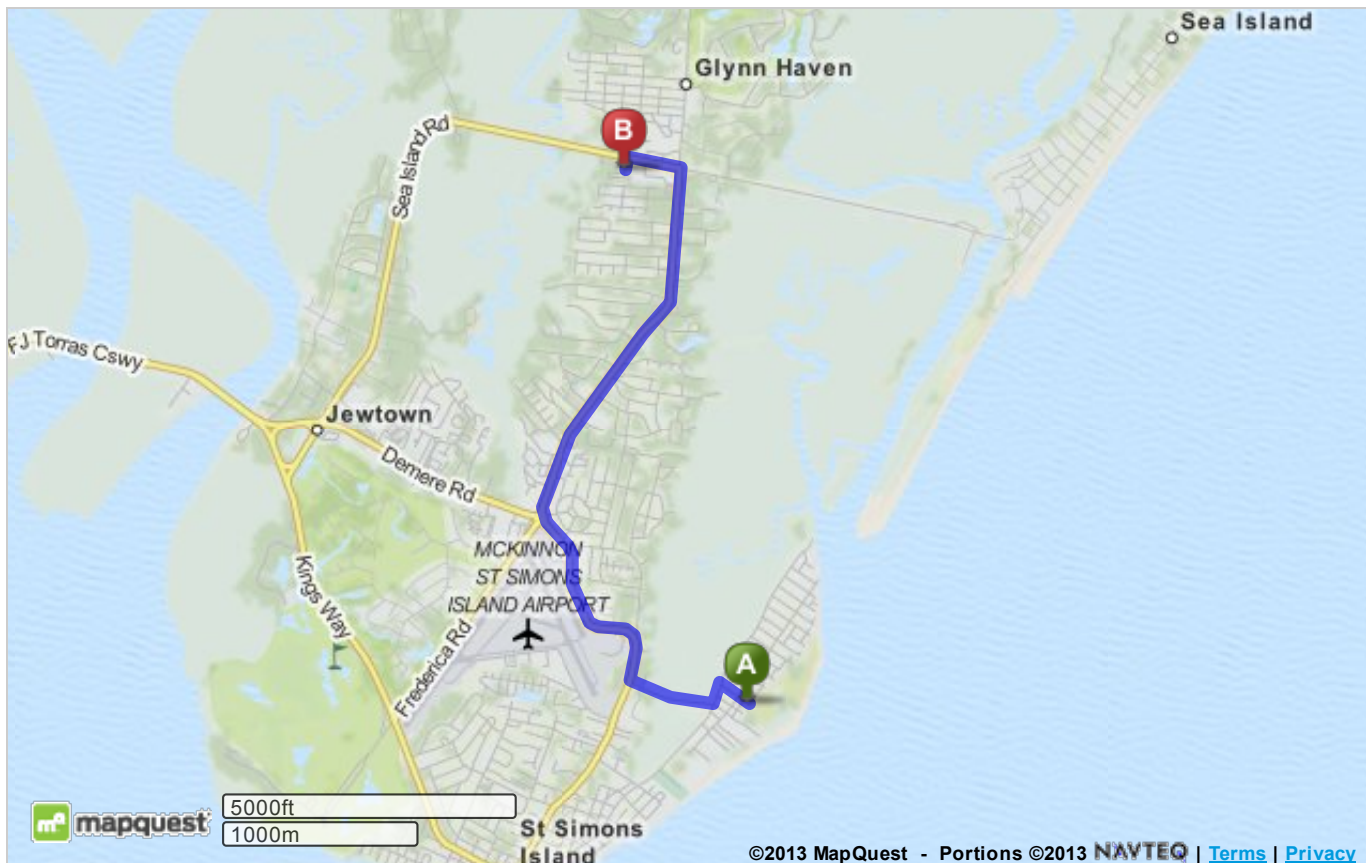

Total Travel Estimate: **3.88 miles - about 11 minutes**

BOOK TRAVEL with mapquest (877) 577-5766

Hilton Garden Inn Atlanta Nw/Kennesaw Town Center
895 Cobb Place Blvd, Kennesaw, GA

(5 out of 5)

from **$92** [Book Now](#)

La Quinta Inn & Suites Atlanta-Paces Ferry/Vinings
2415 Paces Ferry Road Southeast, Atlanta, GA

(4 out of 5)

from **$75** [Book Now](#)

Georgian Terrace Hotel
659 Peachtree Street Ne, Atlanta, GA

(4 out of 5)

from **$116** [Book Now](#)

©2013 MapQuest, Inc. Use of directions and maps is subject to the MapQuest Terms of Use. We make no guarantee of the accuracy of their content, road conditions or route usability. You assume all risk of use. [View Terms of Use](#)